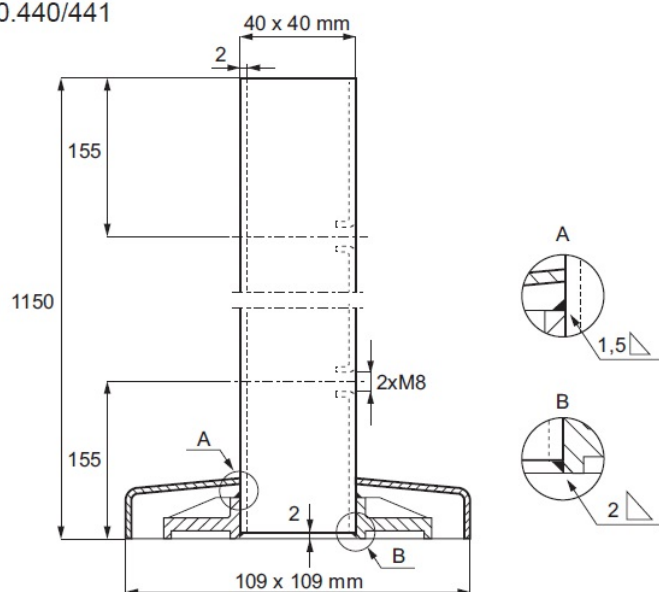

SISO A/S

Mileparken 11
DK-2740 Skovlunde
Denmark
VAT: DK 24786013

Phone +45 45 830 900

www.siso.dk
siso@siso.dk

Danske Bank
Nytorv Branch
Copenhagen
SWIFT: DABADKKK

Account no.
4180 3112 112936
IBAN Account
DK7230003112112936